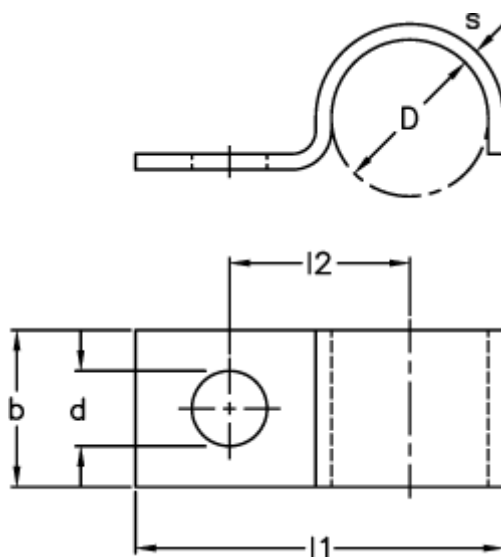

Data Sheet

Article number: 025207000020

Description: Norma retaining clip type 520
BSN 20x20x2 W1

Measures

$b = 20$

$D = 20$

$d = 7$

$l1 = 32.0$

$l2 = 22.5$

$s = 2$